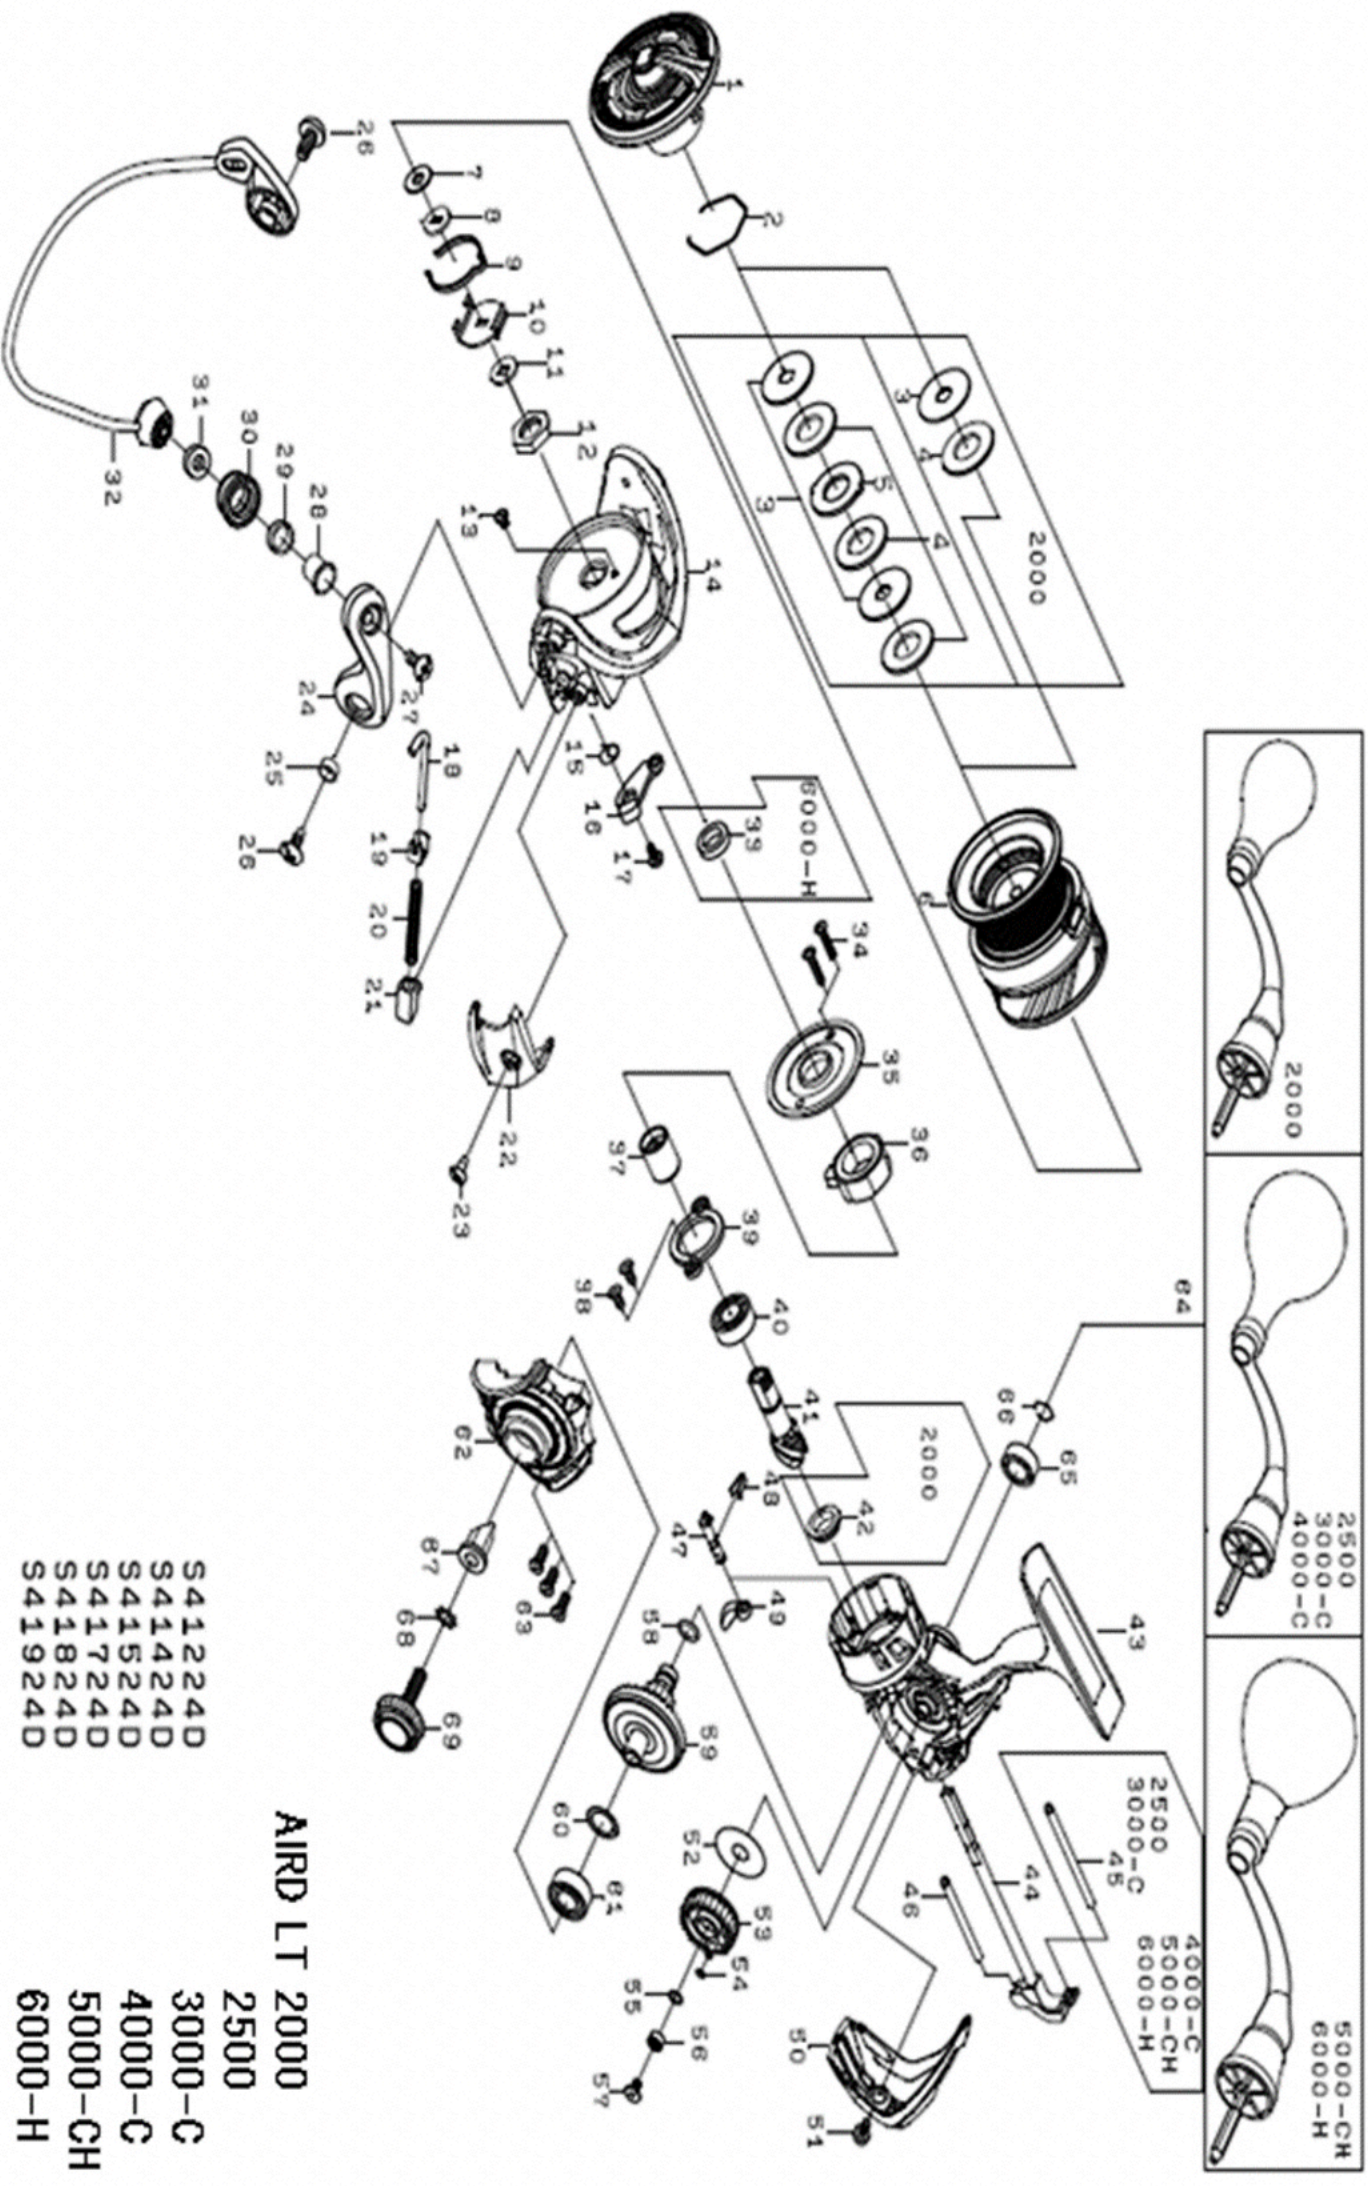

# AIRD LT 4000-C

Feel Alive.

Please quote by part number, not key number when ordering.  
spares@daiwaaustralia.com.au PH: (02) 8644 8644

REEL NAME	MGFT CODE	KEY NO	PARTS CODE	DESCRIPTION
AIRD LT 4000-C	S41724D	1	6Q352901	DRAG KNOB
AIRD LT 4000-C	S41724D	2	6Q346101	DRAG RING
AIRD LT 4000-C	S41724D	3	6J547001	DRAG DISC WASHER
AIRD LT 4000-C	S41724D	4	6J546801	ATD WASHER ASSY (1pack-3 pcs)
AIRD LT 4000-C	S41724D	5	6Q346001	DRAG LIP WASHER
AIRD LT 4000-C	S41724D	2~6	6Q556901	SPOOL ASSY(2-6)
AIRD LT 4000-C	S41724D	7	6E398000	SPOOL WASHER ( A )
AIRD LT 4000-C	S41724D	8	6Q348502	SPOOL WASHER ( B )
AIRD LT 4000-C	S41724D	9	6Q457701	CLICK LEAF SPRING
AIRD LT 4000-C	S41724D	10	6Q457601	CLICK HOLDER
AIRD LT 4000-C	S41724D	11	6Q344001	CLICK HOLDER WASHER
AIRD LT 4000-C	S41724D	12	6Q122401	ROTOR NUT
AIRD LT 4000-C	S41724D	13	6H022701	ROTOR NUT SCREW
AIRD LT 4000-C	S41724D	14	6Q351802	ROTOR
AIRD LT 4000-C	S41724D	15	6H413601	KICK LEVER SPRING
AIRD LT 4000-C	S41724D	16	6Q351901	KICK LEVER
AIRD LT 4000-C	S41724D	17	6H417701	KICK LEVER SCREW
AIRD LT 4000-C	S41724D	18	6Q129501	ARMLEVER SHAFT
AIRD LT 4000-C	S41724D	19	6H576101	ARMLEVER SHAFT PLATE
AIRD LT 4000-C	S41724D	20	6H414201	ARMLEVER SPRING
AIRD LT 4000-C	S41724D	21	6Q121501	ARMLEVER SPRING HOLDER
AIRD LT 4000-C	S41724D	22	6Q352103	ARMLEVER SPRING COVER
AIRD LT 4000-C	S41724D	23	6G205003	ARM LEVER SCREW
AIRD LT 4000-C	S41724D	24	6Q121607	ARMLEVER
AIRD LT 4000-C	S41724D	25	6Q121701	ARMLEVER SCREW COLLER
AIRD LT 4000-C	S41724D	26	6G205003	ARM LEVER SCREW
AIRD LT 4000-C	S41724D	27	6G195606	ROLLER SCREW
AIRD LT 4000-C	S41724D	28	6G195501	ROLLER COLLAR ( A )
AIRD LT 4000-C	S41724D	29	6G220701	ROLLER COLLAR ( B )
AIRD LT 4000-C	S41724D	30	6J089902	LINE ROLLER
AIRD LT 4000-C	S41724D	31	6Q203401	ROLLER COLLAR ( C )
AIRD LT 4000-C	S41724D	32	6Q556801	BAIL ASSY
AIRD LT 4000-C	S41724D	33	-----	-----
AIRD LT 4000-C	S41724D	34	6G837101	SEALED PLATE SCREW
AIRD LT 4000-C	S41724D	35	6Q129001	SEALED PLATE
AIRD LT 4000-C	S41724D	36	6Q308301	ONEWAY CLUTCH
AIRD LT 4000-C	S41724D	37	6J001401	CLUTCH RING
AIRD LT 4000-C	S41724D	38	6Q126201	PINION BEARING PLATE SCREW
AIRD LT 4000-C	S41724D	39	6H411501	PINION BEARING PLATE
AIRD LT 4000-C	S41724D	40	6G535104	DRIVE BALL BEARING(A)
AIRD LT 4000-C	S41724D	41	6Q463501	PINION GEAR
AIRD LT 4000-C	S41724D	42	-----	-----
AIRD LT 4000-C	S41724D	43	6Q556601	BODY
AIRD LT 4000-C	S41724D	44	6Q351001	MAIN SHAFT
AIRD LT 4000-C	S41724D	45	6Q126302	OSCILLATING POST(A)
AIRD LT 4000-C	S41724D	46	6Q119102	OSCILLATING POST(B)
AIRD LT 4000-C	S41724D	47	6Q118101	STOPPER CAM
AIRD LT 4000-C	S41724D	48	6H697801	STOPPER LEVER SPRING
AIRD LT 4000-C	S41724D	49	6Q118001	STOPPER LEVER
AIRD LT 4000-C	S41724D	50	6Q463602	REAR COVER
AIRD LT 4000-C	S41724D	51	6G270804	REAR COVER SCREW
AIRD LT 4000-C	S41724D	52	6H595701	OSCILLATING GEAR WASHER
AIRD LT 4000-C	S41724D	53	6Q350901	OSCILLATING GEAR
AIRD LT 4000-C	S41724D	54	6G466001	OSCILLATING GEAR ORING
AIRD LT 4000-C	S41724D	55	6H129200	OSCILLATING GEAR BEARING WASHER
AIRD LT 4000-C	S41724D	56	6G469005	OSCILLATING GEAR BALL BEARING
AIRD LT 4000-C	S41724D	57	6Q126101	OSCILLATING GEAR SCREW
AIRD LT 4000-C	S41724D	58	6G670501	DRIVE GEAR O-RING
AIRD LT 4000-C	S41724D	59	6Q351401	DRIVE GEAR
AIRD LT 4000-C	S41724D	60	63758500	DRIVE WASHER
AIRD LT 4000-C	S41724D	61	6G467302	DRIVE BALL BEARING(A)
AIRD LT 4000-C	S41724D	62	6Q556701	BODY COVER
AIRD LT 4000-C	S41724D	63	6G115001	BODY COVER SCREW
AIRD LT 4000-C	S41724D	64	6Q558701	HANDLE ASSY
AIRD LT 4000-C	S41724D	65	6G522706	DRIVE BALL BEARING(B)
AIRD LT 4000-C	S41724D	66	6G472401	DRIVE BEARING RETAINER
AIRD LT 4000-C	S41724D	67	6F721001	HANDLE SCREW COLLAR
AIRD LT 4000-C	S41724D	68	61608401	HANDLE SCRER WAWSHER
AIRD LT 4000-C	S41724D	69	6Q132401	HANDLE SCREW
AIRD LT 4000-C	S41724D	200	6H088709	HANDLE KNOB ASSY
AIRD LT 4000-C	S41724D	201	6G720001	HANDLE KNOB BEARING COLLAR
AIRD LT 4000-C	S41724D	202	6B411700	HANDLE KNOB WASHER
AIRD LT 4000-C	S41724D	203	6B679308	HANDLE KNOB SCREW
AIRD LT 4000-C	S41724D	204	6Q281301	SCREW ASSY